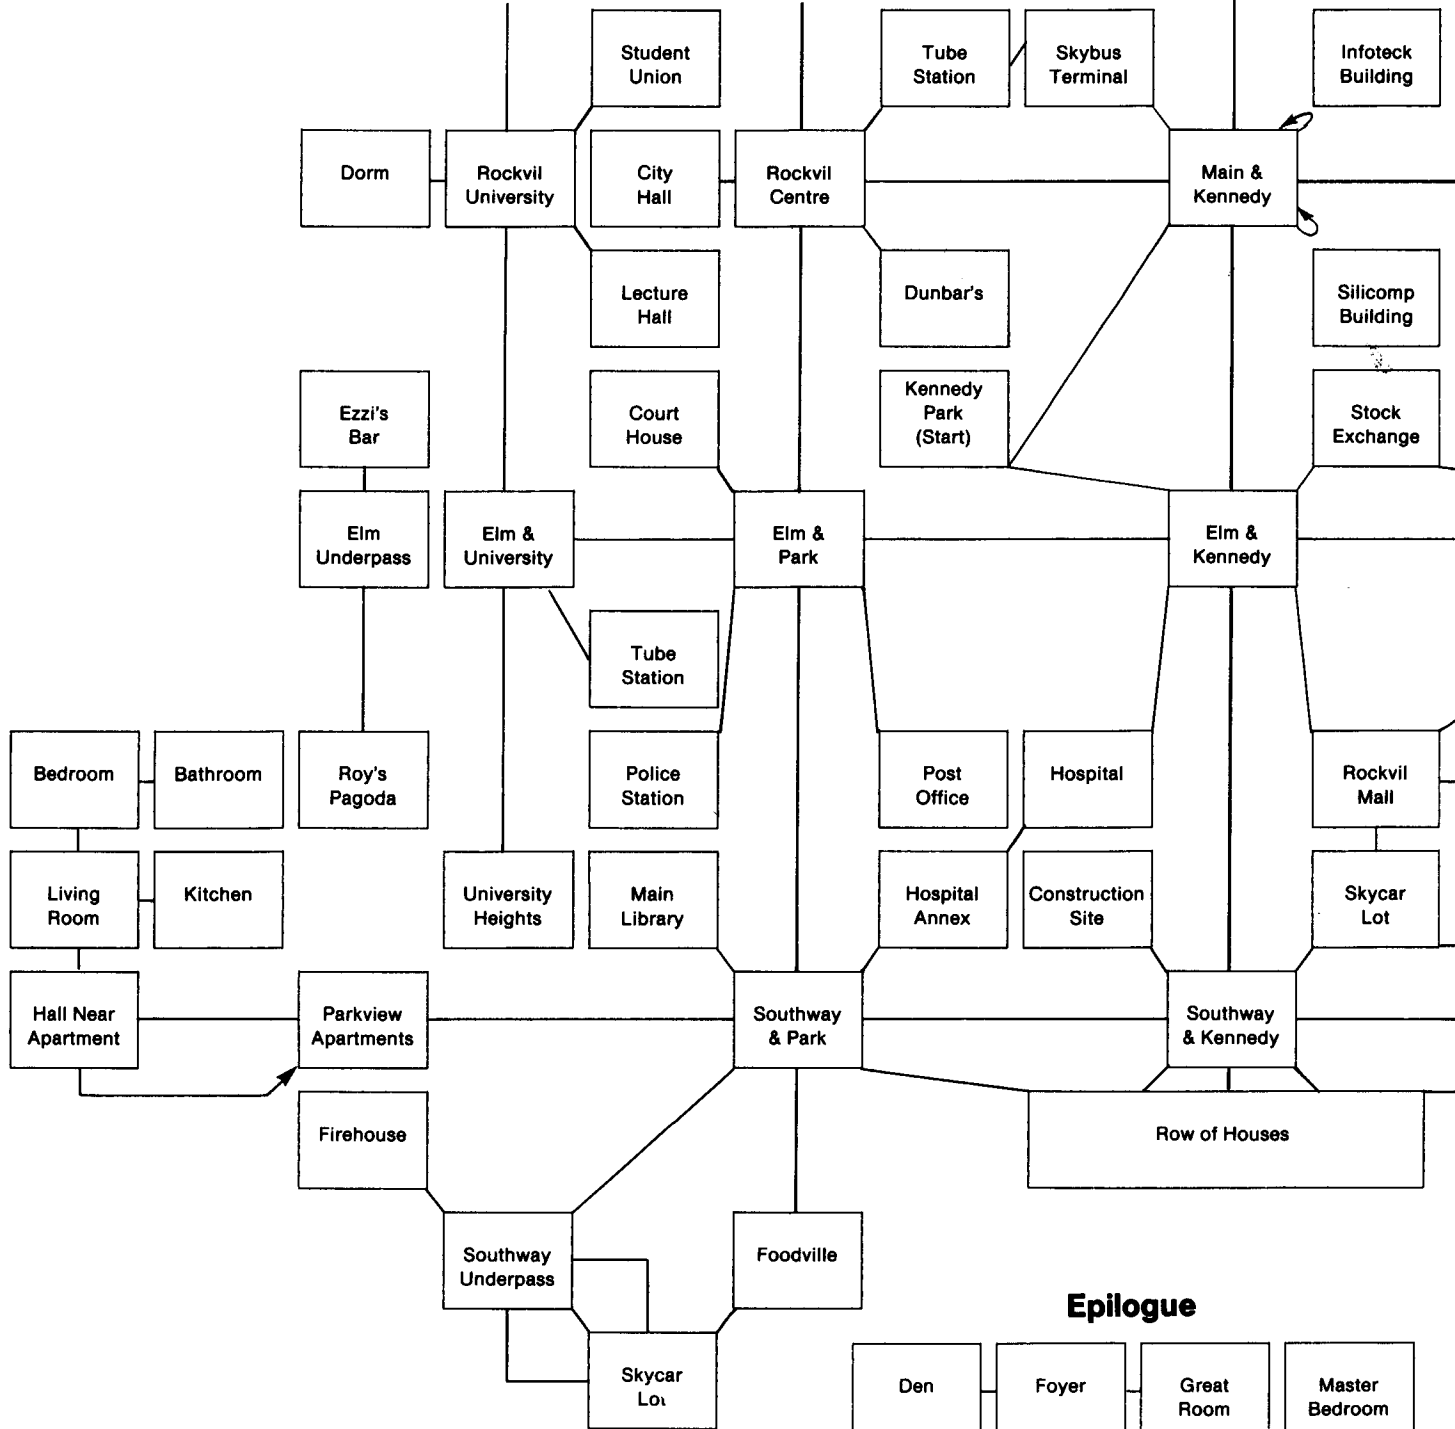

Airport & River

Wells Theater

Colonial Hotel

Skycar Lot

Symphony Hall

Aquarium & River

Pickford Theatre

Cinema

Skycar Lot

Riverside Park

First Parrish Church

Simon's

Museum Entrance

Skycar Lot

Bandanski Saucer

Tube Train 2031

Church of God's Word in 2051

Railroad Museum

Train Station

American Life Ins. Building

Midland & River

Midland & Church

Skycar Lot

Construction Site

A MIND FOREVER VOYAGING

Part II Lower Part

Epilogue