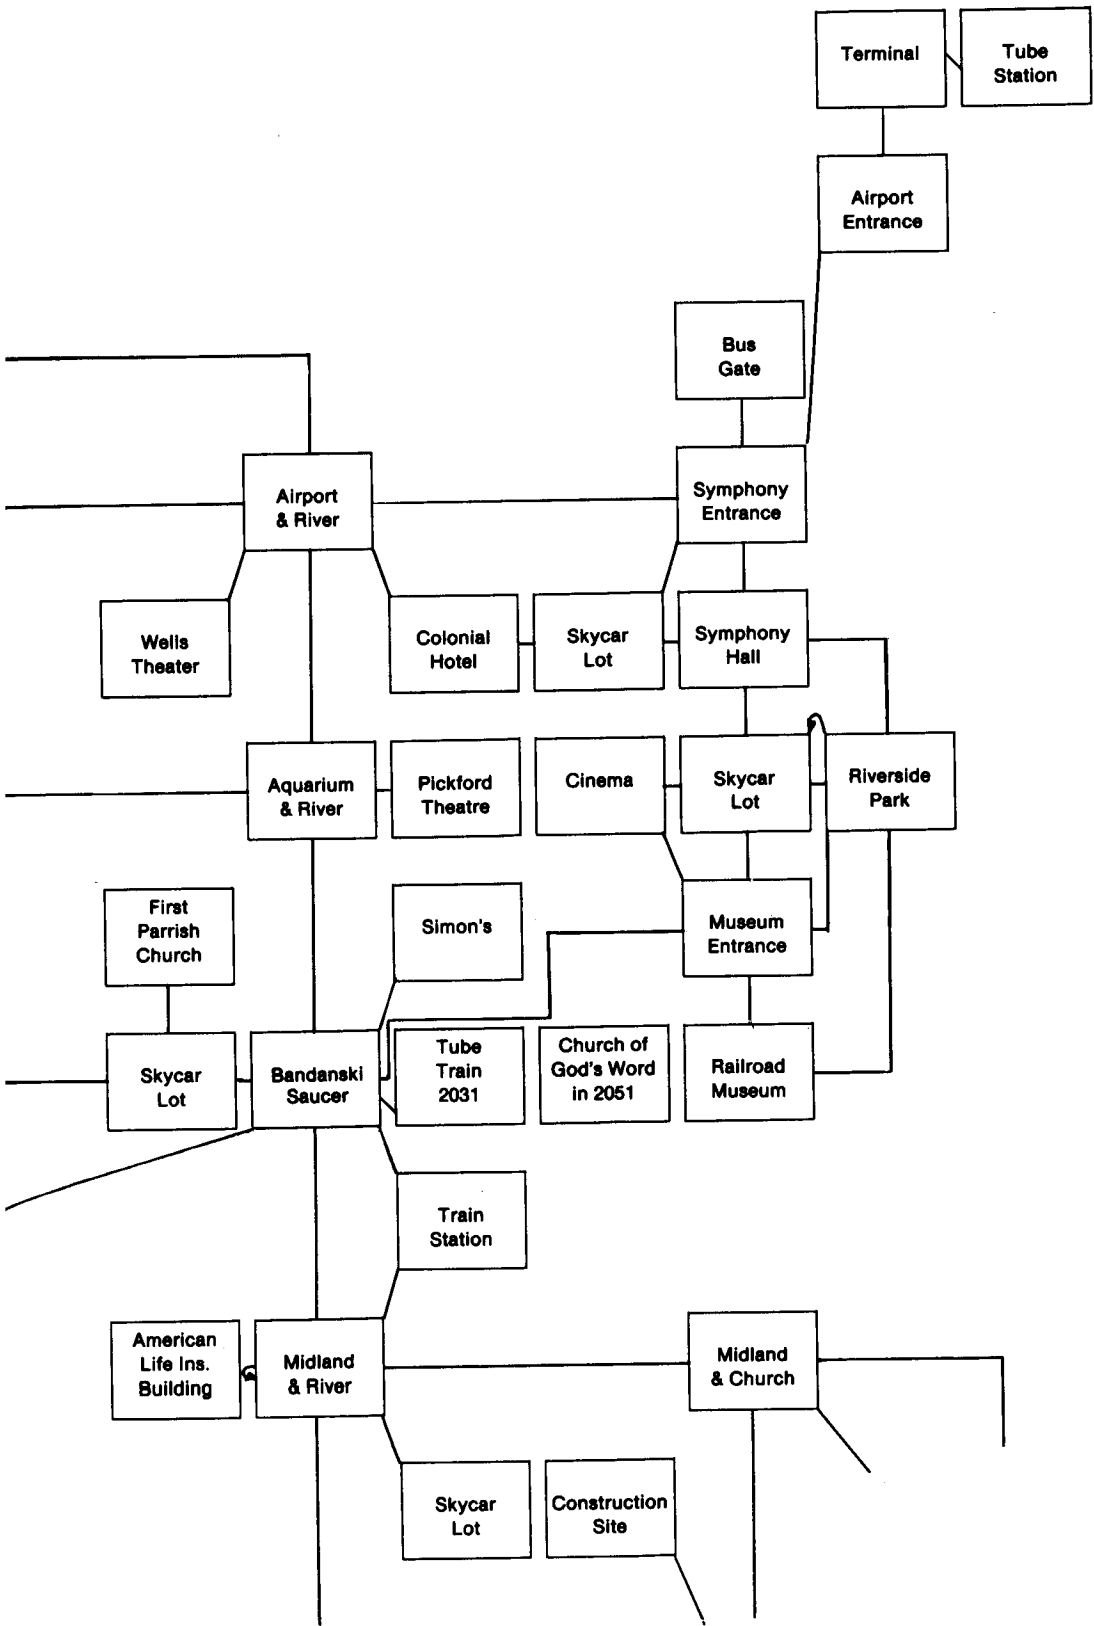

A MIND FOREVER VOYAGING

Part I Upper Part

From the IBM and Apple // Adventure Map Archives
EMAIL: druadic@cs.com

Terminal

Tube Station

Airport Entrance

Bus Gate

Symphony Entrance

Airport & River

Wells Theater

Colonial Hotel

Skycar Lot

Symphony Hall

Aquarium & River

Pickford Theatre

Cinema

Skycar Lot

Riverside Park

First Parrish Church

Simon's

Museum Entrance

Skycar Lot

Bandanski Saucer

Tube Train 2031

Church of God's Word in 2051

Railroad Museum

Train Station

American Life Ins. Building

Midland & River

Midland & Church

Skycar Lot

Construction Site