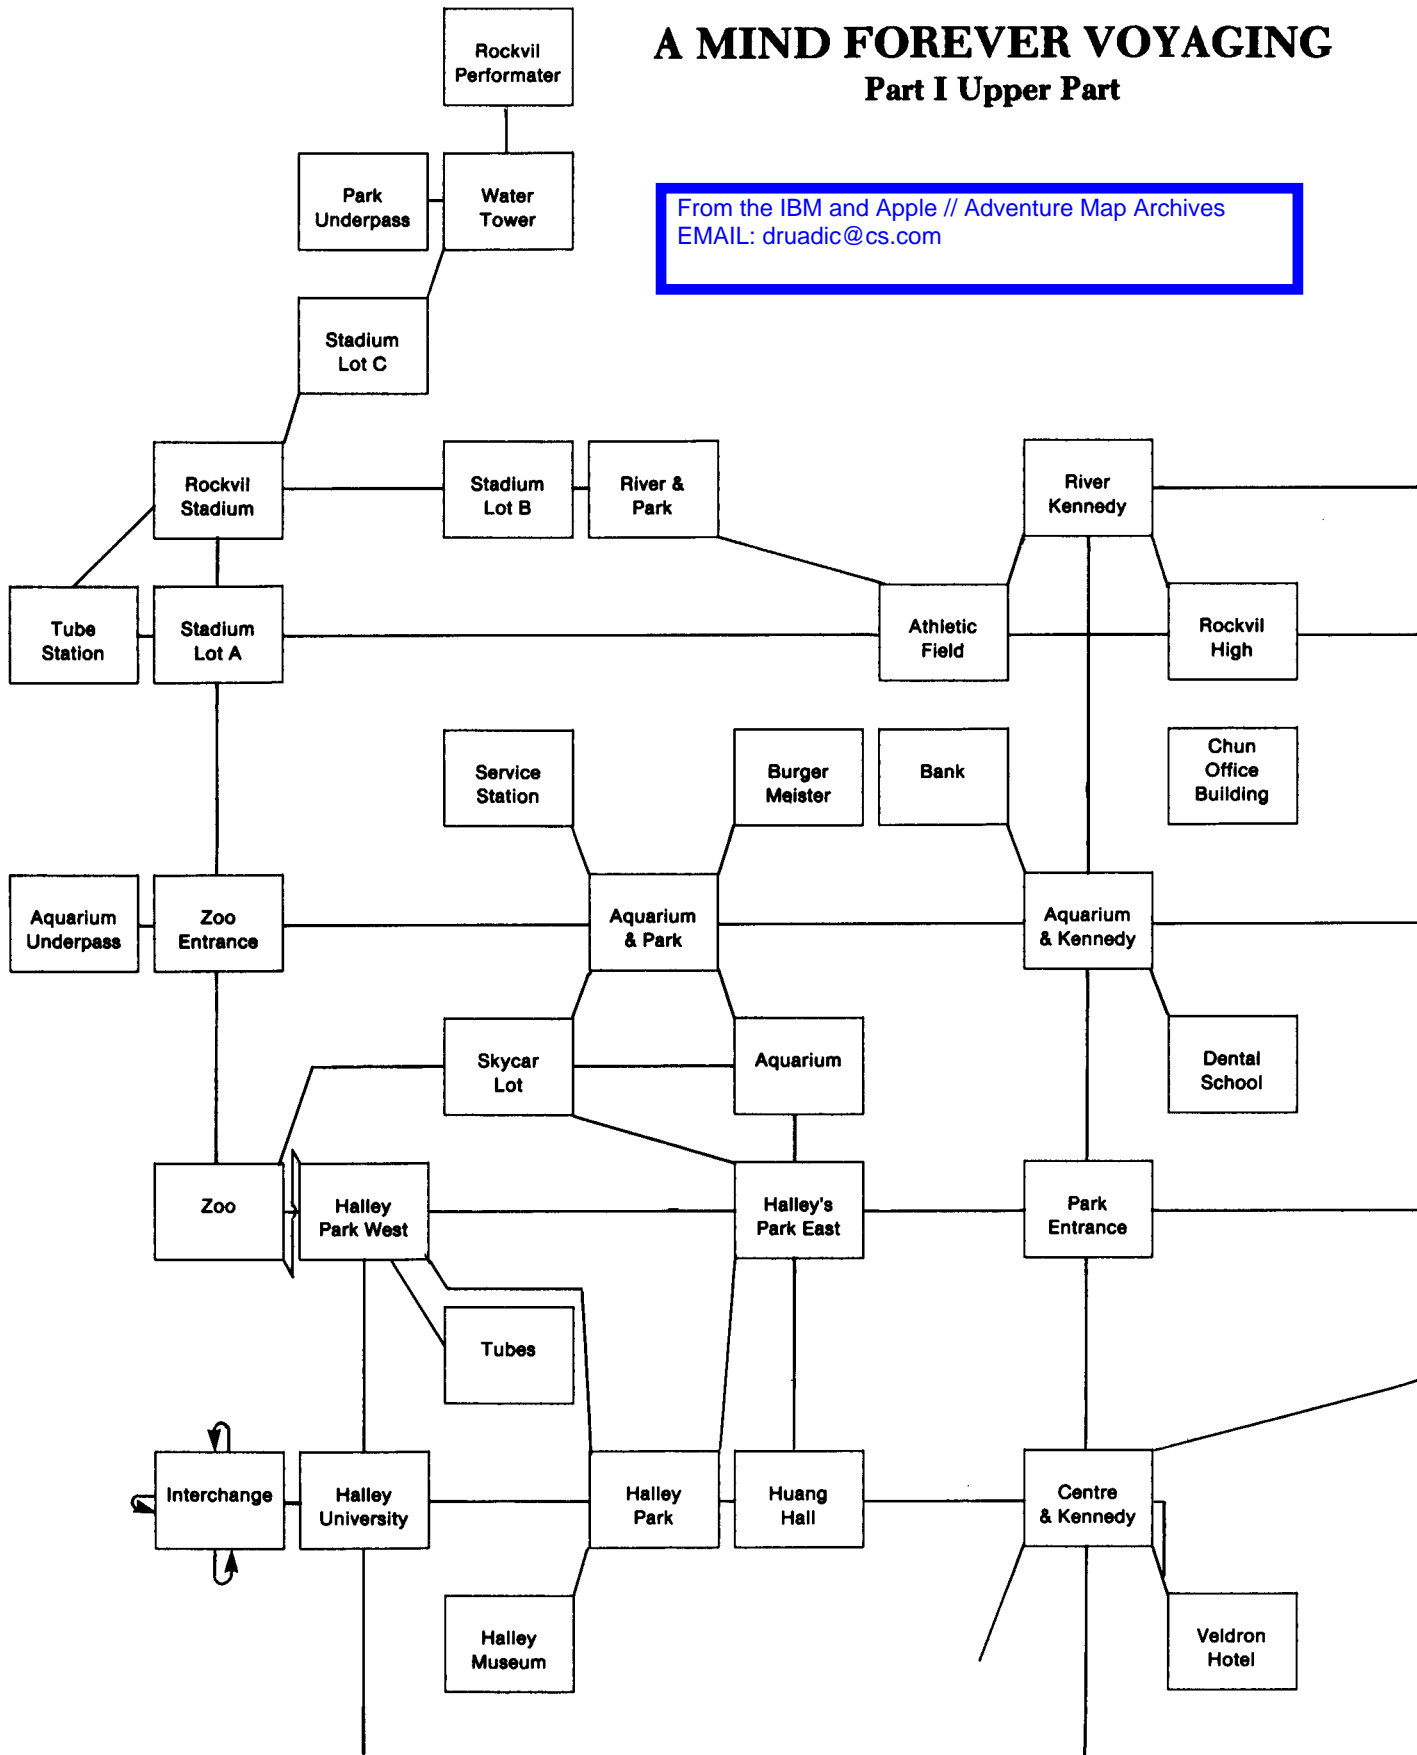

A MIND FOREVER VOYAGING

Part I Upper Part

From the IBM and Apple // Adventure Map Archives
EMAIL: druadic@cs.com

Terminal

Tube Station

Airport Entrance

Bus Gate

Symphony Entrance

Airport & River

Wells Theater

Colonial Hotel

Skycar Lot

Symphony Hall

Aquarium & River

Pickford Theatre

Cinema

Skycar Lot

Riverside Park

First Parrish Church

Simon's

Museum Entrance

Skycar Lot

Bandanski Saucer

Tube Train 2031

A MIND FOREVER VOYAGING

Part II Lower Part

Epilogue